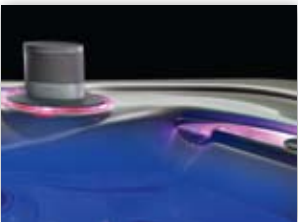

Vanguard spa shell shown in Pearl

## Spa Shell & Everwood Cabinet options:

**Shell**  
Graphite Pearl Sand Sterling Marble

**Cabinet**  
Coastal Gray Espresso Redwood

## New Features:

Four-zone lighting lets you create a personalized lighting theme

Recycled ABS substructure provides long lasting structural support

Intuitive IQ 2020® control panel makes it easy to enjoy your spa