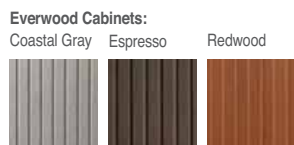

Seating Capacity	5 adults
Dimensions	6'2" x 7'3" x 33"H/1.88m x 2.21m x .84mH
Water Capacity	325 gallons/1,230 litres
Weight	613 lbs./278 kg dry; 4,088 lbs./1,854 kg filled*
Spa Shell & Everwood® Cabinet Options	
Graphite	Coastal Gray
Pearl or Sand	Coastal Gray, Espresso or Redwood
Sterling Marble	Coastal Gray or Espresso
Lighting System	Luminescence® four-zone multi-color
Entertainment Systems (Optional)	
	Integrated MP3 Sound System
	Wireless Sound System
	Wireless TV & Sound System
Jets - 19 total	2 Soothing Seven® jets, 1 JetStream® jet,
(all with stainless steel trim)	2 Rotary Hydromassage jets, 4 Directional Hydromassage jets, 10 Directional Precision® jets
Control System	IQ 2020® 115v/20 amp (includes G.F.C.I. protected power cord) or 230v/50amp, 60 Hz**
Heater	No-Fault®, 1500w/115v or 6000w/230v
Jet Pump	Wavemaster® 7000; One-speed, 1.65 HP Continuous Duty, 3.5 HP Breakdown Torque
Circulation Pump	SilentFlo 5000®
Effective Filtration Area	90 sq. ft., top loading, 100% no-bypass filtration
Ozone System	FreshWater® III Corona Discharge
Water Care Systems (Optional)	
	ACE™ Salt Water Sanitizing System
	EverFresh® System
Vinyl Cover	3.5" to 2.5" tapered, 2 lb. density foam core Ash, Espresso, Rust or Spruce
Cover Lifter (Optional)	CoverCradle®, CoverCradle II, Lift 'n Glide® or UpRite®
Steps (Optional)	Everwood or Polymer