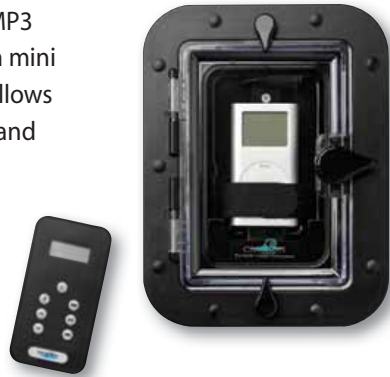

Listen, Watch and Enjoy.

Hot Spring® spas are designed entertainment-ready for easy speaker and system installation. You can add an optional Hot Spring entertainment system at any time!

Integrated MP3 Sound System

Integrated into the spa cabinet, this system features an iPod® dock and auxiliary input for other MP3 players. Also included is a mini waterproof remote that allows you to control iPod track and volume from inside or around your spa.

Wireless Sound System

With the system's wireless iCast™ transmitter placed securely inside your home, it's easy to enjoy virtually any audio source you choose: iPod, MP3, satellite radio, AM/FM radio, CD/DVD player, audio files on your computer, and more. Control the iPod track and volume from your spa control panel, or use the optional IQ 2020® remote control.

Aria® spa shown with Pearl shell and Espresso cabinet plus optional Wireless TV & Sound System.

Wireless TV & Sound System

For maximum entertainment, add the excitement of a Wireless TV to the Wireless Sound System. Transmit your favorite show from your home TV wirelessly, whether it's cable, DVD, or satellite. There's no need to run cable to your spa nor place a DVD player outside. The 17" widescreen LCD TV that attaches to your spa cabinet is waterproof and temperature resistant. It comes with a mounting bracket that rotates 350° so you can enjoy the TV from anywhere in your backyard.